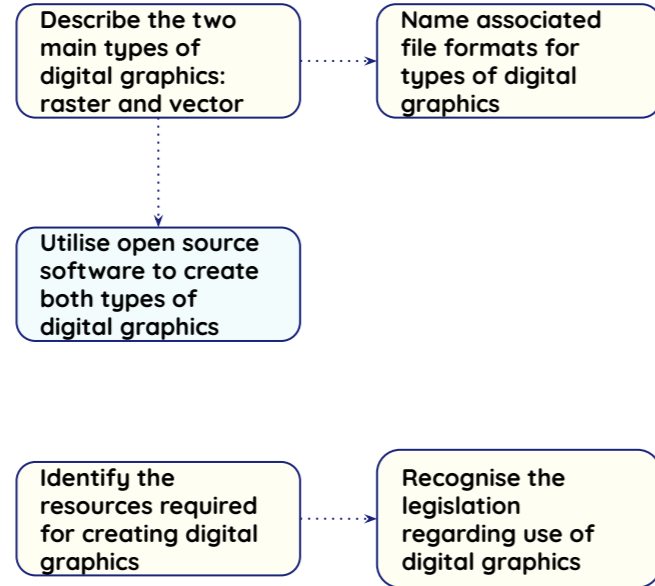

Lesson

1

Lesson

2

Lesson

3

Lesson

4

Lesson

5

Lesson

6

Lesson

7

Key:

Concept

Skill

Links:

Direct prerequisite

Scaffolding not direct prerequisite

Resources are updated regularly - the latest version is available at: the-cc.io/curriculum

This resource is licensed by the Raspberry Pi Foundation under a Creative Commons Attribution-NonCommercial-ShareAlike 4.0 International licence. To view a copy of this license, visit, see creativecommons.org/licenses/by-nc-sa/4.0/